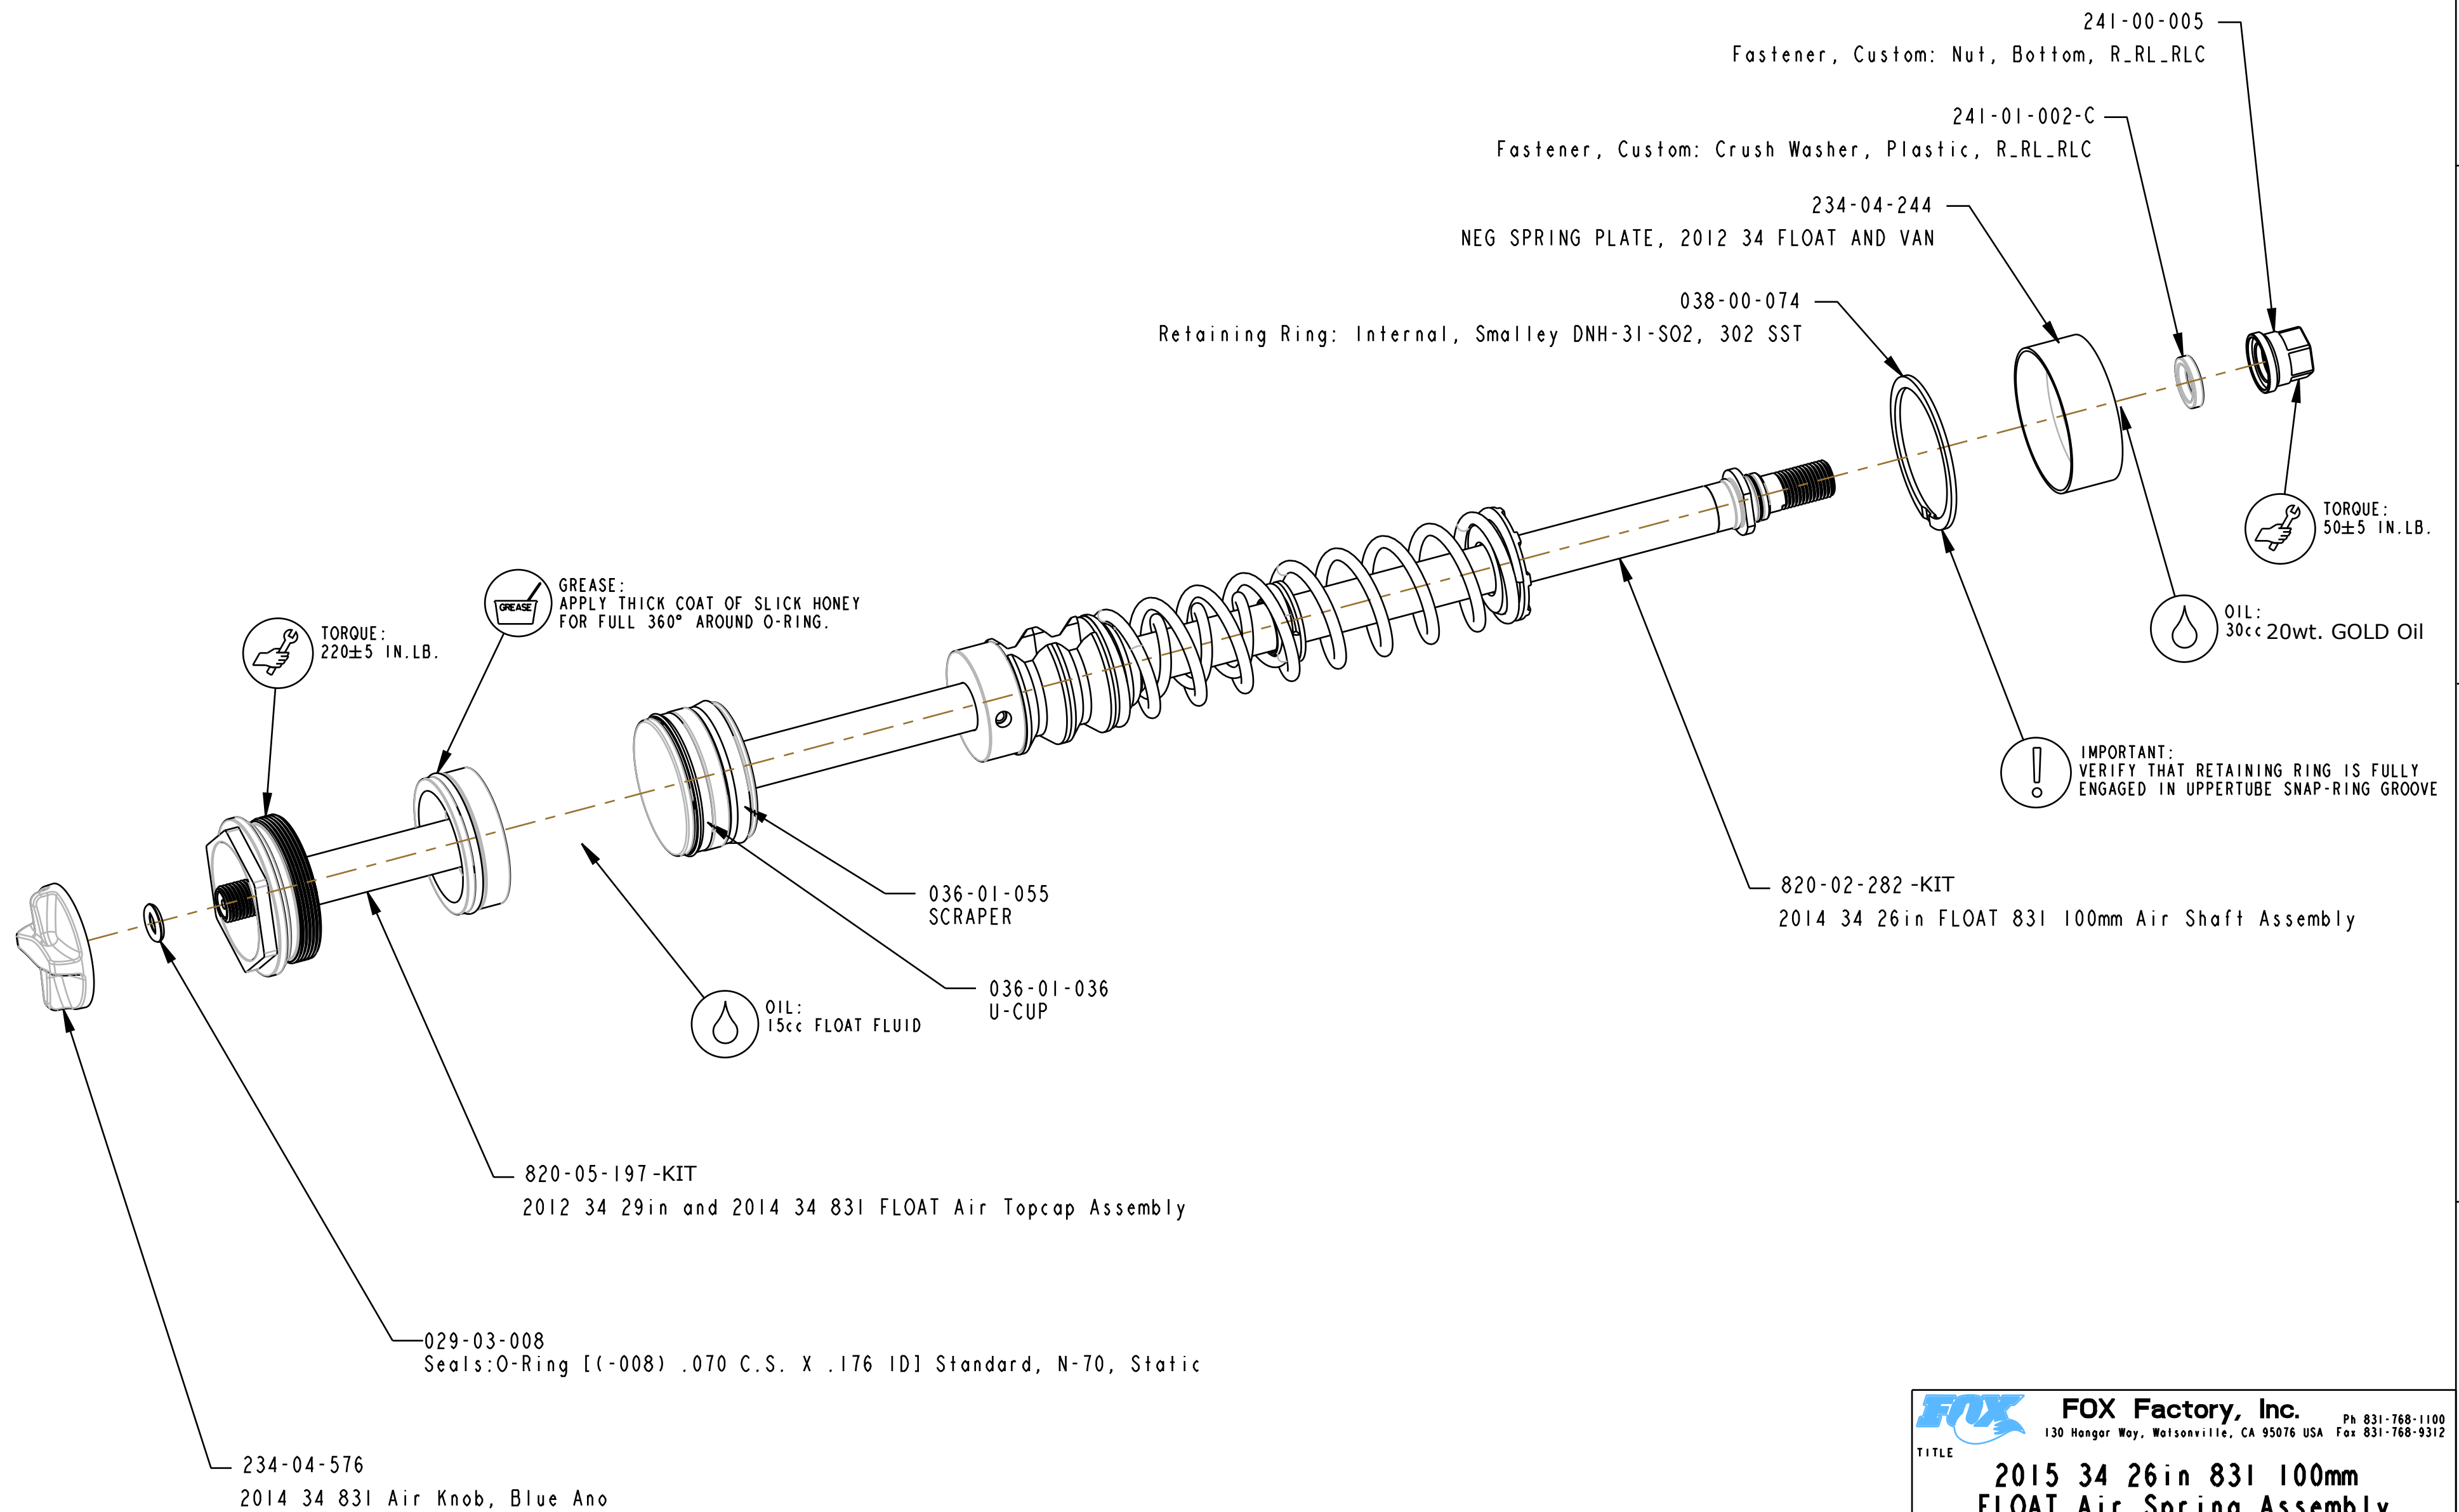

4

3

2

1

D

D

C

C

B

B

A

A

- PROPRIETARY -
THIS DOCUMENT CONTAINS CONFIDENTIAL, PROPRIETARY INFORMATION
THAT IS FOX PROPERTY. DO NOT DISCLOSE TO OR DUPLICATE
FOR OTHERS EXCEPT AS AUTHORIZED BY FOX.

FOX **FOX Factory, Inc.** Ph 831-768-1100
130 Hangar Way, Watsonville, CA 95076 USA Fax 831-768-9312

TITLE
**2015 34 26in 831 100mm
FLOAT Air Spring Assembly**

SIZE DWG. NO.
C

PLOT SCALE 0.75:1 | SHEET 1 OF 1

4

3

2

1

ProE ASSEM